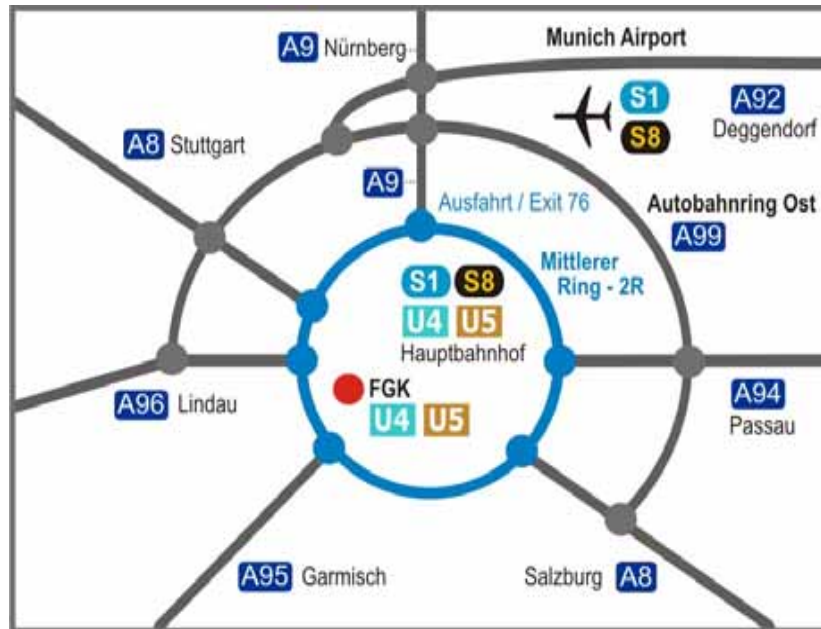

How to find us

From Airport by Train

1. Take train S1 or S8. After about 40 minutes get off at Hauptbahnhof, the Munich central station.
2. Change to subway U4 in direction 'Westendstrasse' or subway U5 in direction 'Laimer Platz'
3. Disembark at 'Schwanthalerhöhe', the second stop.
4. Leave station at exit 'Heimeranstrasse - Theresienhöhe' and always keep right. At the end of the staircase is our office building.

Please note: Make sure to cancel your ticket before boarding trains and subways.

From Airport by Taxi

The travel time is 40 to 60 minutes. The fare is about 70 Euros.

From Central Station (Hauptbahnhof)

1. Take subway U4 in direction 'Westendstrasse' or U5 in direction 'Laimer Platz'
2. Disembark at 'Schwanthaler Höhe', the second stop.
3. Leave station at exit 'Heimeranstrasse - Theresienhöhe' and always keep right. At the end of the staircase is our office building.

fgk-cro.com