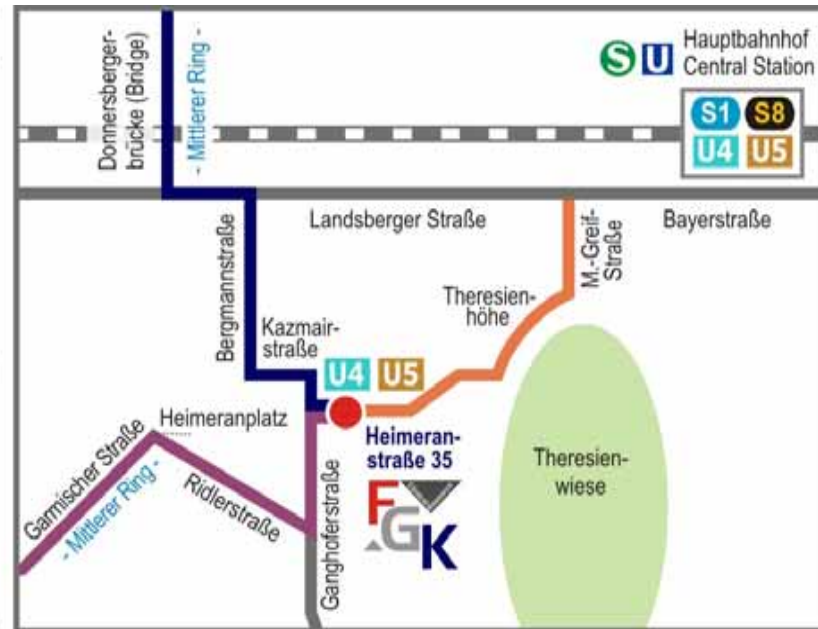

How to find us

From Airport by Train

1. Take train S1 or S8. After about 40 minutes get off at Hauptbahnhof, the Munich central station.
2. Change to subway U4 in direction 'Westendstrasse' or subway U5 in direction 'Laimer Platz'
3. Disembark at 'Schwanthalerhöhe', the second stop.
4. Leave station at exit 'Heimeranstrasse - Theresienhöhe' and always keep right. At the end of the staircase is our office building.

Please note: Make sure to cancel your ticket before boarding trains and subways.

From Airport by Taxi

The travel time is 40 to 60 minutes. The fare is about 70 Euros.

From Central Station (Hauptbahnhof)

1. Take subway U4 in direction 'Westendstrasse' or U5 in direction 'Laimer Platz'
2. Disembark at 'Schwanthaler Höhe', the second stop.
3. Leave station at exit 'Heimeranstrasse - Theresienhöhe' and always keep right. At the end of the staircase is our office building.

fgk-cro.com